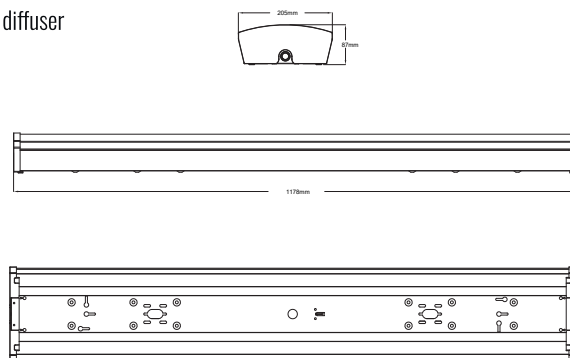

TECHNICAL DATA

TYPE

Professional LED for Interior Lighting.

PRO	CRI ≥ 80	
IP20	50000Hrs	120°
220-240V 50/60Hz		5 YEARS Warranty

Model:	Scuola
Format:	Rectangular
Location:	Interior
Wattage:	70W
Materials:	Steel body / Polycarbonate diffuser
Led Color:	3000K / 4000K / 6500K
Product Dimension:	1178x87mm
IP Code:	20
Fixation:	Surface
CRI :	80
Lumen Output:	7000LM
Frequency:	50/60 Hz
Beam Angle:	L°

DIMENSION DRAW

INDOOR